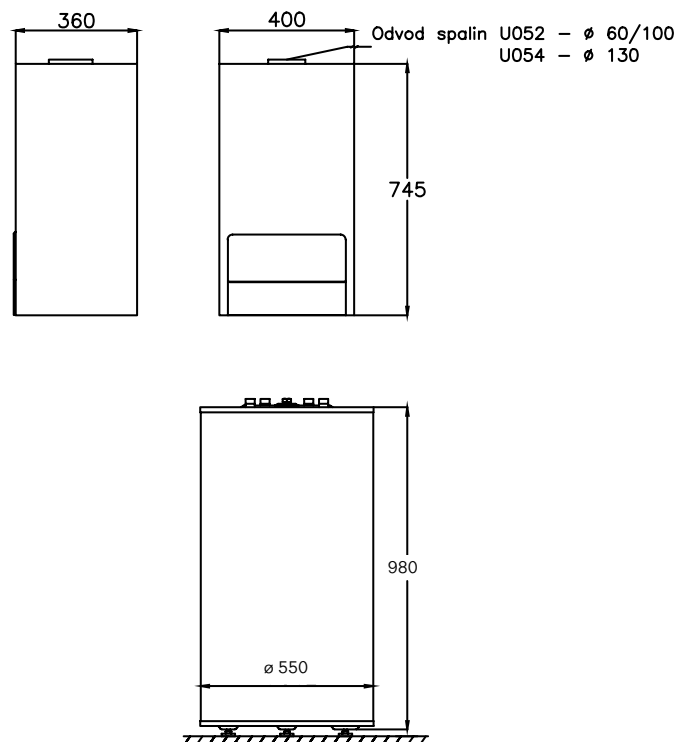

Family Komplet U052/U054

Logamax U052/U054 + Logalux S120/5